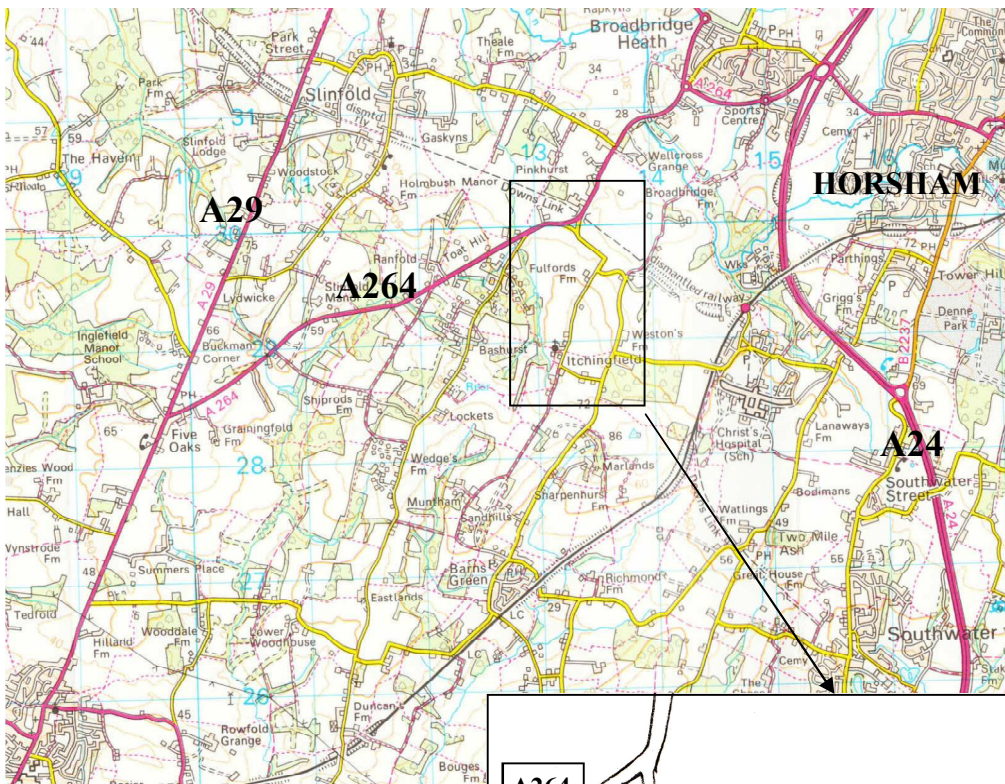

St Nicolas, Itchingfield

Guidance for visitors

Reproduced from Ordnance Survey map data by permission of Ordnance Survey, © Crown copyright.

St Nicolas Church
Itchingfield, HORSHAM
RH13 0NX

Please park carefully on the lane as it is very narrow.